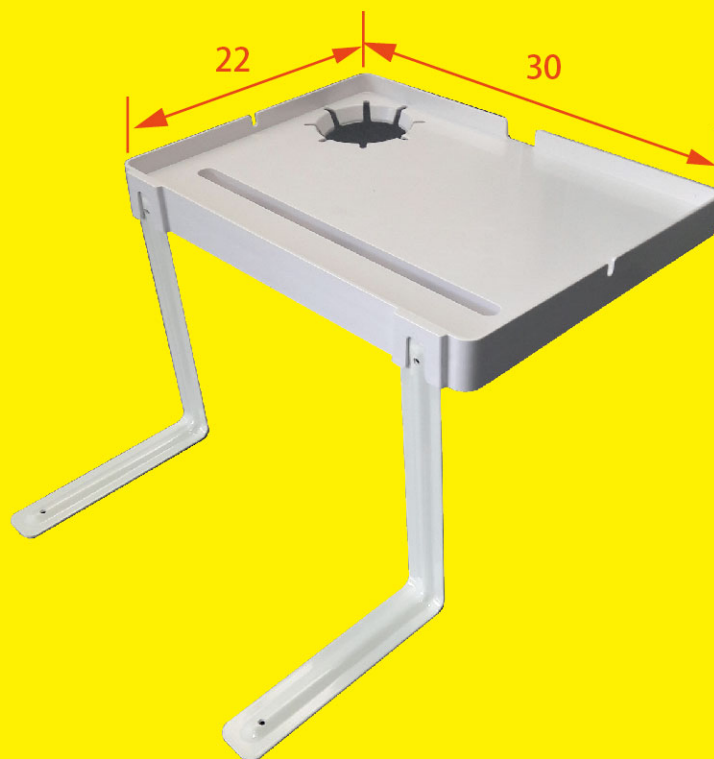

TH-1903

Bedhead Pillow Side Storage Tray

床頭枕邊收納架

PATENT
TAIWAN JAPAN
CHINA U.S.A.

*It's the elderly people's favorite product, the children's best choice to show filial piety, the water is readily available during midnight.

*Holding phones, tablets, watches, eye glasses, headphones, remote controller, book etc.

*Put it beside the bedhead pillow, it won't affect in and out of bed.

*Easy to use and assemble without tools.

*銀髮族的最愛，兒孫的最佳孝親選擇，夜晚喝水隨手可得。

*可以放平板、手機、耳機、眼鏡、遙控器、書本等。

*放置床頭枕邊，不影響上下床。