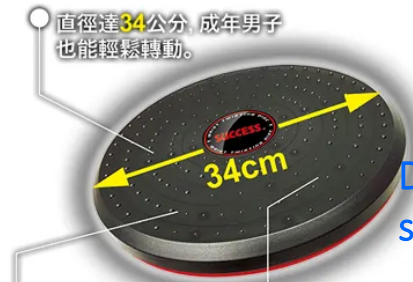

Foldable Invisible Hook

High quality with very competitive price
4PCS/SET

Material: ABS

Size: SIZE: L 7x W2.4 x H 1.5 cm.

Tape load 0.5KG, Screw load 3.5 KG

TH-070 34cm Fitness Waist Twist Disc

Stick customer's logo label

Load weight 90 kgs

內有18顆實心鋼珠
承受重量可達**90KG**
耐重壓、抗磨損

內部18顆實心鋼珠
耐重壓
抗磨損

Durable 18 solid steel balls inside.

TH-070 34cm Fitness Twist Waist Disc

Action Analysis

動作解析

34 cm can support even adult man exercise easily

Durable 18 solid steel ball inside.

表面**防滑凸粒**，增加使用安全性。

內有**18顆**實心鋼珠，耐重壓、抗磨損。

Ready position, bend the knees slightly, keep upper body straight and balance, raise two hands to the same height as the shoulders