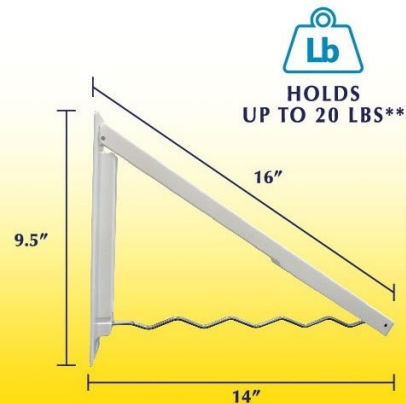

Laundry

Entryway

Dorms/Bedrooms

**USE TWO UNITS WITH A ROD TO
CREATE EVEN MORE HANGING SPACE!**

Unit Measures: 16.25" x 1.75" (Closed)

Mini Level and
Mounting Hardware
Included

UNDER CABINET JAR OPENER

**Just Peel
& Stick**