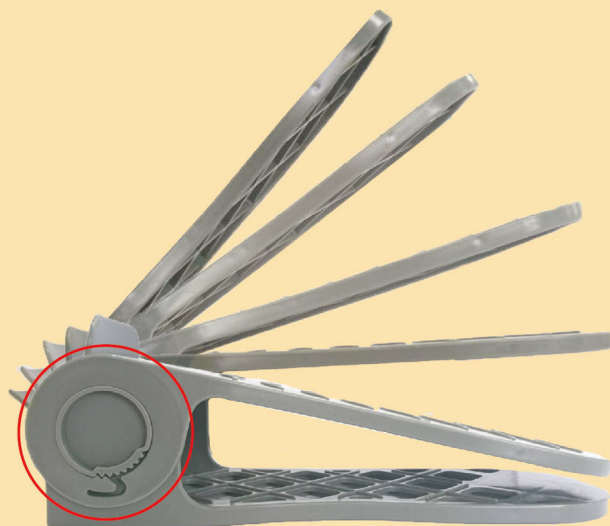

Great For All Sizes!

Package Includes:

3-Screws

Peel & Stick Adhesive

TH-1311

UNIVERSAL TABLET HOLDER HAND HOLDER & DESKTOP STAND

Product Description:

1. It can put the tablet on the stand or mount the tablet to hand for mobile using.
2. It can capture two corners of the tablet to make sure safety and security of users' device.
3. Two sets special elastic earrings support universal size Tablet.
4. Swivel 360 degrees for perfect viewing.
5. Detachable handle with Neoprene and Velcro Strap, comfortably fit all size left or right hand.
6. The handle can be separated from holding bracket, it is convenient to carry around.

TH-1711

PATENT

專利可調式鞋架

PATENT ADJUSTABLE SHOE STAND

- Easily and securely adjust to different angles by patent notched gear structure.
- With big open space fits all standard shoe sizes.
- Storage shoes easily, save about 50% space.
- Material: PP
- MADE IN TAIWAN
- 專利齒輪結構，極輕鬆調整且牢牢固定在不同角度。
- 開口空間加大，適用所有鞋款。
- 收納容易，節省約50%空間。
- 材質:PP
- 臺灣製

Airflow hole 透氣孔

L 24.5x W10 x H7~22 CM

Adjust to different angles by patent notched gear structure 專利齒輪結構 多角度可調

Rear anti-slip baffle. 後鞋檔設計，擋住鞋子不滑落。

Before 使用前

After 使用後

TH-1903

Bedhead Pillow Side Storage Tray