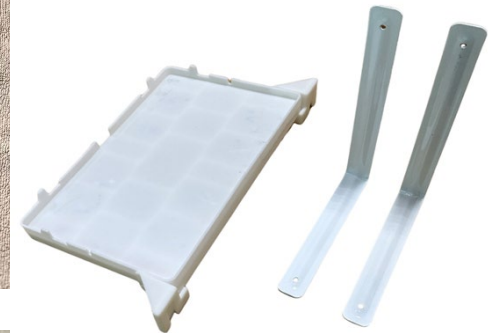

TH-2401 Multifunctional Folding Bedside Tray Table

Durable metal legs, 2-way adjustable heights (25 or 20 cm)

With anti-slip texture

Top size 34*22 cm
Material: high impact ABS+ thicker metal steel leg

Save space, when the aisle is too narrow, fold it down, then you can go through.

折下來多出走道空間

TH-2401 Multifunctional Folding Bedside Tray Table

Load weight
3 kgs

Thicker strong
iron steel legs,
no tool need.

TH-2102 PATENT
RETRACTABLE WAVE
CLOTHES HANGER

page 1

Peel & Stick
Tape or Screw
Mount!

- Space Saver
- Easy to Open & Folds Away
- Compact Design

Wave
Design

Keeps clothes
evenly spaced
Stops
Bunching

OPEN

CLOSED

HOLDS
UP TO 20 LBS**

Retractable Clothes Hanger

Unit Measures: 16.25" x 1.75" (Closed)