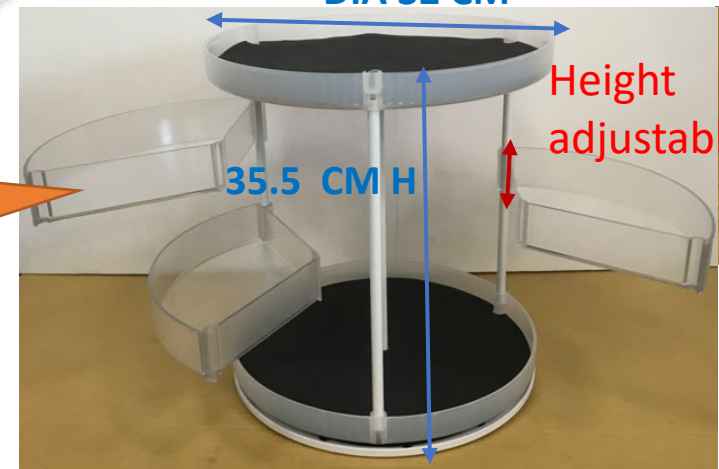

2 pcs Non-skid mats keeps items in place, 2.6cm rim to prevent items from falling off

360 DEGREE

2-Tier

OPEN

CLOSE

DIA 32 CM

35.5 CM H

Height adjustable

The anti-slip mat is removable for easy clean

Super Heavy Duty
The bottom tier load 30 KG(66 lbs)
The top tier load 15 KG(33 lbs).

2 or 3 Small clear rotating tray allows you to customize the height to accommodate a variety of item sizes, turning out for easy & quick access to items.

Steel Ball bearing inside

Thick & wide turntable base, rotates smoothly, silently. The other similar item's base is very thin and narrow which tilt easily, it's not safe.

Rotating Makeup Organizer, DIY 5 or 9 Adjustable Layers Spinning Skincare Organizer, Bathroom Kitchen Organizer, Multi-Function Countertop Storage 2-Tier, 3-Tier available

Heavy Duty, Very Stable, Anti Tip, Large Capacity, 2-Tier, 3-Tier available 12-Inch(32cm), Easy Clean

3-Tier include 4 or 6 small rotating clear tray, small tray's height position is adjustable

Multifunction Angle Free Change Countertop Shelf