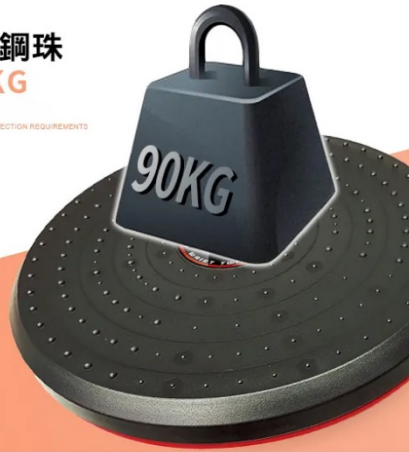

3 tier corner shelf

3 tier straighten out

WATERPROOF

2 tier 90 degree angle

2 tier straighten out

Iron supporting leg pole length can be customized

More steady and stable with metal legs and rubber feet.
4 hooks included.
Great space saver.
Looks great, Works great.
Easy to assemble and clean

Foldable Invisible Hook

High quality with very competitive price
4PCS/SET

Material: ABS

Size: SIZE: L 7x W2.4 x H 1.5 cm.

Tape load 0.5KG, Screw load 3.5 KG

TH-070 34cm Fitness Waist Twist Disc

Stick customer's logo label

Load weight 90 kgs

內有18顆實心鋼珠
承受重量可達**90KG**
耐重壓、抗磨損

內部18顆實心鋼珠
耐重壓
抗磨損

Durable 18 solid steel balls inside.

TH-070 34cm Fitness Twist Waist Disc

Action Analysis

動作解析

34 cm can support even adult man exercise easily

Durable 18 solid steel ball inside.

表面**防滑凸粒**，增加使用安全性。

內有**18顆**實心鋼珠，耐重壓、抗磨損。

Ready position, bend the knees slightly, keep upper body straight and balance, raise two hands to the same height as the shoulders