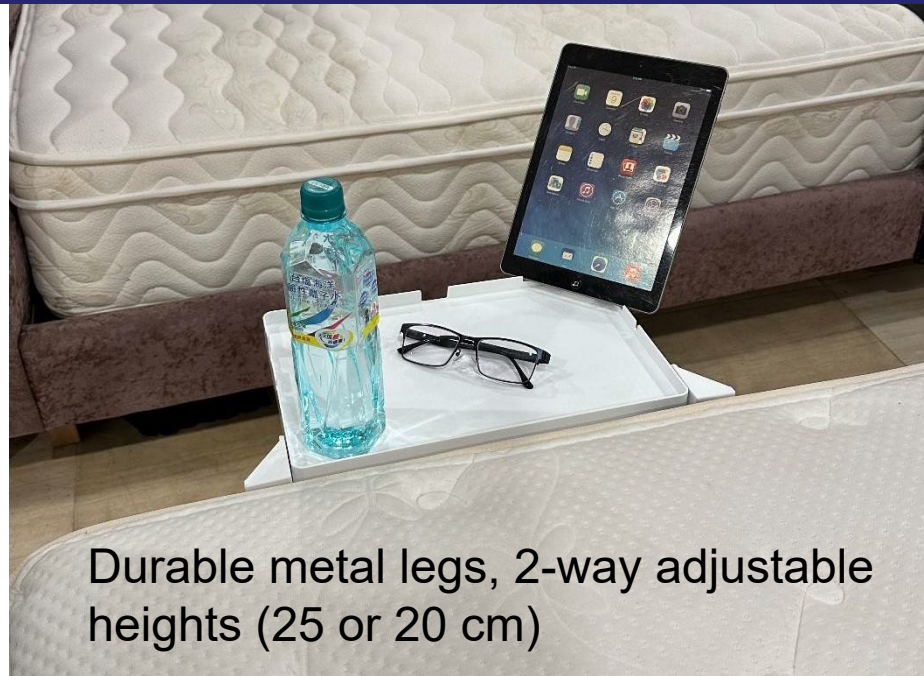

TH-019B
Ø 25cm
Load weight 60 kg
Thickness 2 cm

TH-019C
Ø 32cm
Load weight 80 kg
Thickness 2 cm

TH-019F
L55 x W40.5cm
Load weight 100 kg
Thickness 3 cm

TH-019S
Ø 20cm
Load weight 30 kg
Thickness 2 cm

TH-019D 360 degree swivels load 80 kgs
35.6x32.8x2.8 CM

TH-2401 Multifunctional Folding Bedside Tray Table

Durable metal legs, 2-way adjustable heights (25 or 20 cm)

With anti-slip texture

Top size 34*22 cm
Material: high impact ABS+ thicker metal steel leg

Save space, when the aisle is too narrow, fold it down, then you can go through.