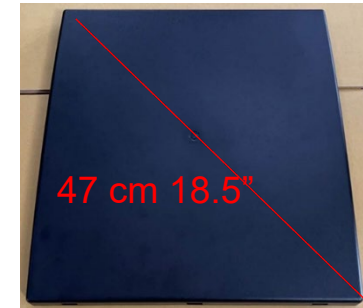

TH-019B
Ø 25cm
Load weight 60 kg
Thickness 2 cm

TH-019C
Ø 32cm
Load weight 80 kg
Thickness 2 cm

TH-019F
L55 x W40.5cm
Load weight 100 kg
Thickness 3 cm

TH-019S
Ø 20cm
Load weight 30 kg
Thickness 2 cm

TH-019D 360 degree swivels load 80 kgs
35.6x32.8x2.8 CM

TH-2401 Multifunctional Folding Bedside Tray Table

Durable metal legs, 2-way adjustable heights (25 or 20 cm)

With anti-slip texture

Top size 34*22 cm
Material: high impact ABS+ thicker metal steel leg

Save space, when the aisle is too narrow, fold it down, then you can go through.