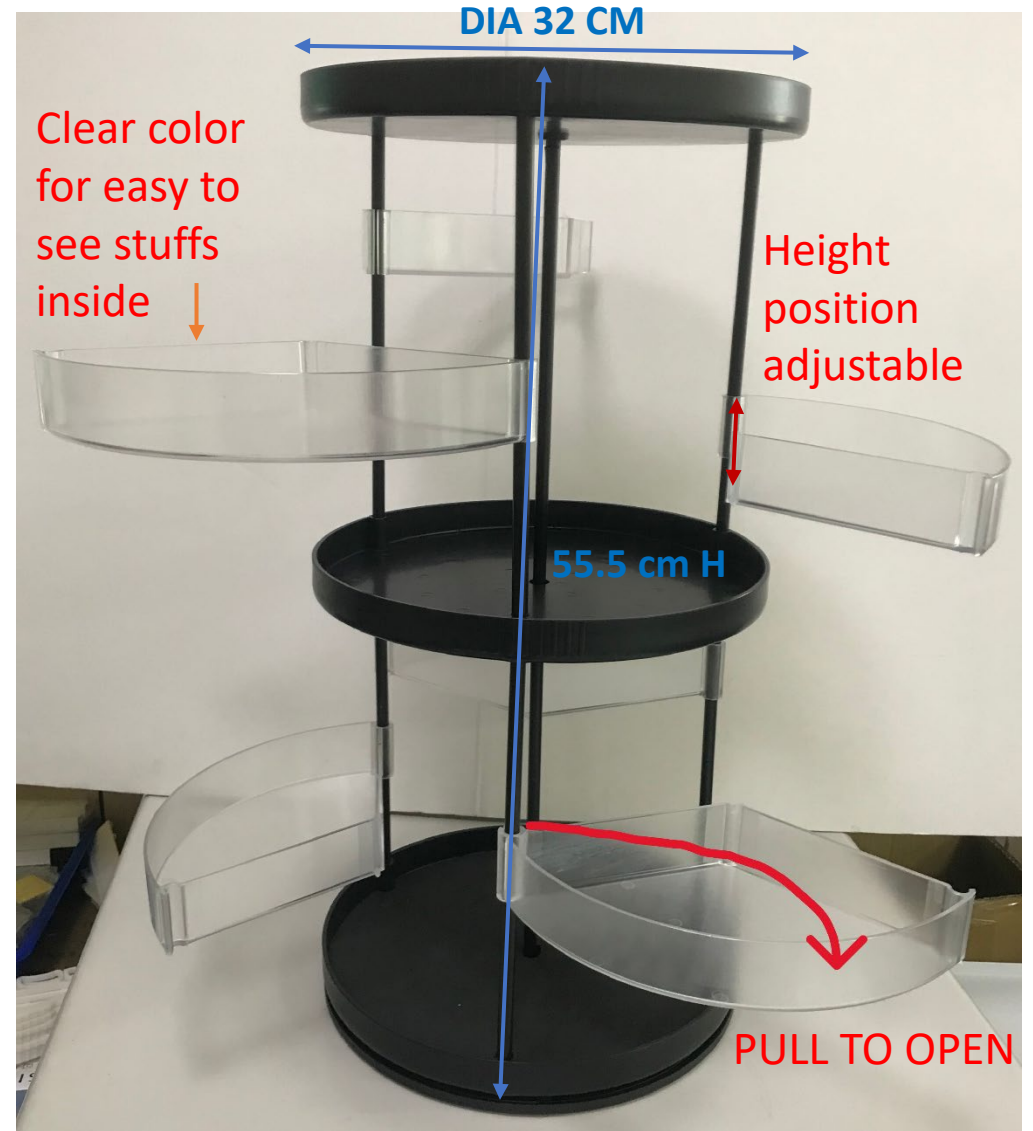

The anti-slip mat is removable for easy clean

Super Heavy Duty
The bottom tier load 30 KG(66 lbs)
The top tier load 15 KG(33 lbs).

2 or 3 Small clear rotating tray allows you to customize the height to accommodate a variety of item sizes, turning out for easy & quick access to items.

Steel Ball bearing inside

Thick & wide turntable base, rotates smoothly, silently. The other similar item's base is very thin and narrow which tilt easily, it's not safe.

Rotating Makeup Organizer, DIY 5 or 9 Adjustable Layers Spinning Skincare Organizer, Bathroom Kitchen Organizer, Multi-Function Countertop Storage 2-Tier, 3-Tier available

Heavy Duty, Very Stable, Anti Tip, Large Capacity, 2-Tier, 3-Tier available 12-Inch(32cm), Easy Clean

3-Tier include 4 or 6 small rotating clear tray, small tray's height position is adjustable

Multifunction Angle Free Change Countertop Shelf

3 tier corner shelf

3 tier straighten out

WATERPROOF

2 tier 90 degree angle

2 tier straighten out

Iron supporting leg pole length can be customized

More steady and stable with metal legs and rubber feet.
4 hooks included.
Great space saver.
Looks great, Works great.
Easy to assemble and clean