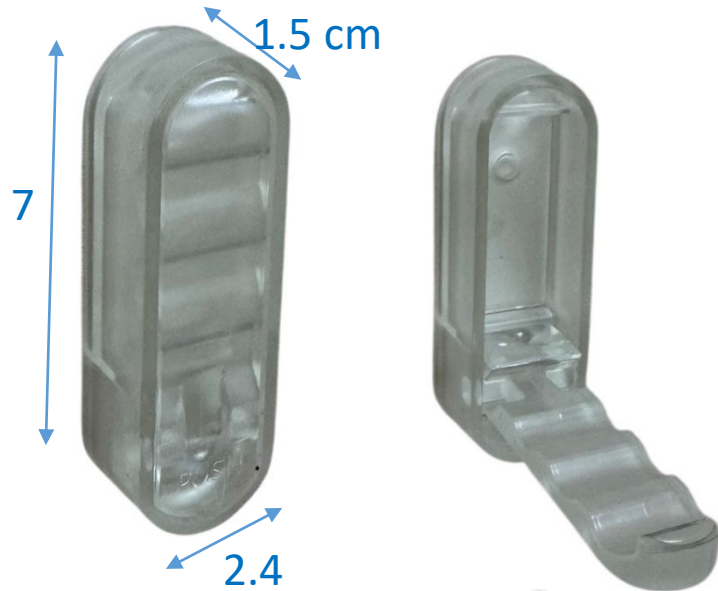

Steel Ball bearing inside

Thick & wide turntable base, rotates smoothly, silently. The other similar item's base is very thin and narrow which tilt easily, it's not safe.

Rotating Makeup Organizer, DIY 5 or 9 Adjustable Layers Spinning Skincare Organizer, Bathroom Kitchen Organizer, Multi-Function Countertop Storage 2-Tier, 3-Tier available

Heavy Duty, Very Stable, Anti Tip, Large Capacity, 2-Tier, 3-Tier available 12-Inch(32cm), Easy Clean

3-Tier include 4 or 6 small rotating clear tray, small tray's height position is adjustable

Multifunction Angle Free Change Countertop Shelf

3 tier corner shelf

3 tier straighten out

WATERPROOF

2 tier 90 degree angle

2 tier straighten out

Iron supporting leg pole length can be customized

More steady and stable with metal legs and rubber feet.
4 hooks included.
Great space saver.
Looks great, Works great.
Easy to assemble and clean

Foldable Invisible Hook

High quality with very competitive price
4PCS/SET

Material: ABS

Size: SIZE: L 7x W2.4 x H 1.5 cm.

Tape load 0.5KG, Screw load 3.5 KG

TH-070 34cm Fitness Waist Twist Disc

Stick customer's logo label