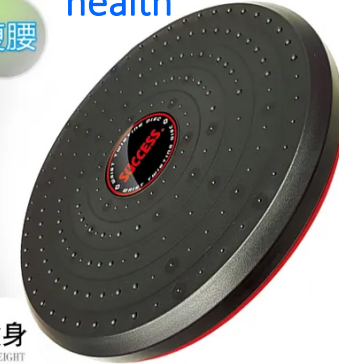

Durable 18 solid steel ball inside.

表面**防滑凸粒**，增加使用安全性。

內有**18顆**實心鋼珠，耐重壓、抗磨損。

Ready position, bend the knees slightly, keep upper body straight and balance, raise two hands to the same height as the shoulders

打造純物理減肥健身
CREATE PURE PHYSICAL EXERCISE TO LOSE WEIGHT

防滑凸粒

表面防滑 增加使用安全性
SUPER WATERPROOF ULTRA PERSPECTIVE

Anti-slip raised particles at top side, provide massage and safety .

8" 10" 12" 15" 18.5" 21" Multifunction Swivels