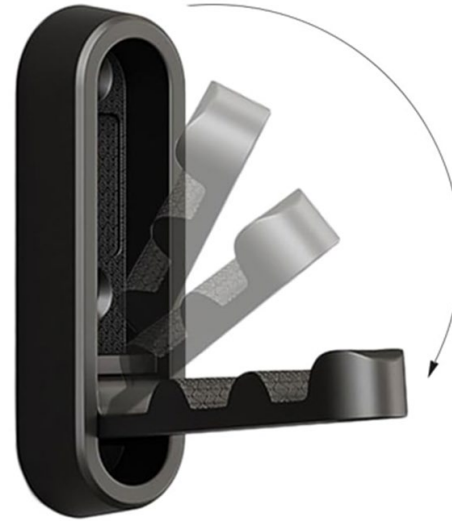

Steel Ball bearing inside

Thick & wide turntable base, rotates smoothly, silently. The other similar item's base is very thin and narrow which tilt easily, it's not safe.

Rotating Makeup Organizer, DIY 5 or 9 Adjustable Layers Spinning Skincare Organizer, Bathroom Kitchen Organizer, Multi-Function Countertop Storage 2-Tier, 3-Tier available

Heavy Duty, Very Stable, Anti Tip, Large Capacity, 2-Tier, 3-Tier available 12-Inch(32cm), Easy Clean

3-Tier include 4 or 6 small rotating clear tray, small tray's height position is adjustable

Multifunction Angle Free Change Countertop Shelf

3 tier corner shelf

3 tier straighten out

WATERPROOF

2 tier 90 degree angle

2 tier straighten out

Iron supporting leg pole length can be customized

More steady and stable with metal legs and rubber feet.
4 hooks included.
Great space saver.
Looks great, Works great.
Easy to assemble and clean

Foldable Invisible Hook

High quality with very competitive price
4PCS/SET

Material: ABS

Size: SIZE: L 7x W2.4 x H 1.5 cm.

Tape load 0.5KG, Screw load 3.5 KG

TH-070 34cm Fitness Waist Twist Disc

Stick customer's logo label